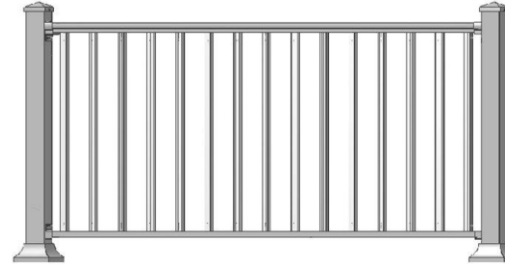

Madden Products

- 1" Alum. Bal. Railing ☐
- Round Handrail ☐
- 8" Glass Bal. Railing ☐
- Glass Panel Railing ☐
- Curved Baluster Railing ☐
- Screen Enclosures ☐

Railing Colors

- White ☐ Bronze ☐
- Clay ☐ Tex/ Blk. ☐

Special Powder Coating Available

Round Handrail Colors

- White ☐ Bronze ☐
- Copper Vein ☐ Silver Vein ☐
- Clay ☐ Tex. Blk. ☐

Screen Room Colors

- White ☐ Bronze ☐

Additional Information:

Do you need posts?
Yes ☐ No ☐

Posts installing into?
Wood ☐ Concrete ☐

Do you need stainless fasteners (saltwater)?
Yes ☐ No ☐

Residential 36" ☐

Commercial 42" ☐

Your Name: _____

Ph#: _____

Email: _____

Job Name: _____

Madden Metals

Just provide a simple sketch of the railing, round handrail, or screen room and I will get a quote to you within 24 hrs. It does not have to be to scale. Thanks, Nicole and Dan

Email: support@maddenmetals.com

Fax: 573.365.2927 text: 573.216.2866

**Office:
800.248.1520**

Large grid area for providing a sketch or drawing of the requested railing or screen room.